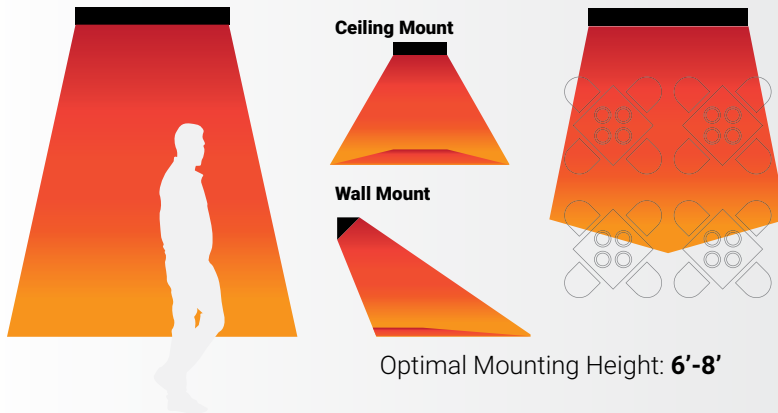

Project _____

Type _____ Date _____

Address _____

Company _____

EF20 Series

Color Options 

FEATURES

Designed using a mix of functionality and style, these 2000-watt heaters use quartz heating elements and include 6-inch wall/ceiling brackets. The heating range for the Eurofase 39-inch 2000-Watt Single Element heater is approximately 6 feet x 6 feet (36sqft).

HEAT COVERAGE AREA: 6'x6' (36 sq.ft.)

SPECIFICATIONS

WATTAGE	2000 Watts
FAMILY/ SERIES	EF20
VOLTAGE RATING	208V, 240V, 277V, 480V
TOTAL AMPS	9.6A**, 8.3A, 7.2A, 4.2A**
FINISH	Black, Stainless Steel, White, Custom
CONSTRUCTION	Stainless Steel (304 SS)
HEATING AREA (Approximate)	6'x6' (36 sq.ft.)
COMPATIBLE ELEMENTS	EF20208E, EF20240E, EF20277E, EF20480E
MOUNTING OPTIONS	Wall/ Ceiling/ Flush/ Pole*
MOUNTING ANGLE (Wall/Ceiling)	30°/45°
MOUNTING ANGLE (Pole)*	0°/15°/30°/45°/60°
LENGTH	39.37"
HEIGHT	8.1875"
DEPTH(With 6.36"Brackets)	9.36" (6.36"+3")
WEIGHT	9.4 LBS
INFRARED HEAT TECHNOLOGY	MEDIUM WAVE
IPX RATING	IPX4
WARRANTY	3 year

Actual output wattage ranging 90% to 105% of the rated output wattage.
** Load calculation may change on a 3-phase system feed.

SPECIFICATION GUIDE

WATTAGE	CODE	VOLTAGE	CODE	FINISH	CODE	DECOR PLATE	DECOR PLATE CODE
2000W	EF20	208V	208	STAINLESS STEEL	S	CHEVRON	1
		240V	240	BLACK	B	CLOVER	2
		277V	277	WHITE	W	MASON	3
		480V	480	CUSTOM	CS (RAL#)	ASTRA	4
						BRIX	5
						STELLA	6
						ADMIRAL	7