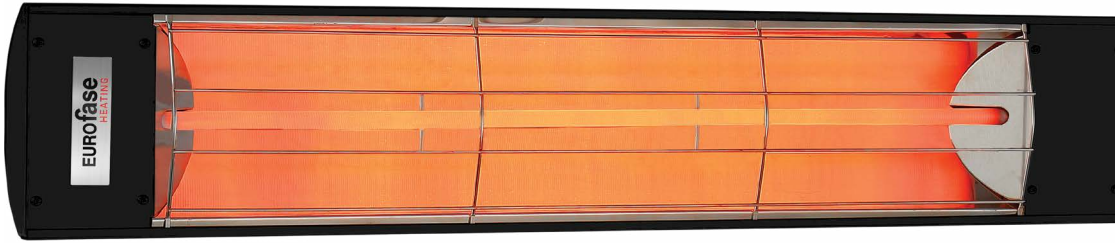

Project _____

Type _____ Date _____

Address _____

Company _____

EF20 Series

Color Options 

FEATURES

Designed using a mix of functionality and style, these 2000-watt heaters use quartz heating elements and include 6-inch wall/ceiling brackets. The heating range for the Eurofase 39-inch 2000-Watt Single Element heater is approximately 6 feet x 6 feet (36sqft).

HEAT COVERAGE AREA: 6'x6' (36 sq.ft.)

SPECIFICATIONS

WATTAGE	2000 Watts
FAMILY/ SERIES	EF20
VOLTAGE RATING	208V, 240V, 277V, 480V
TOTAL AMPS	9.6A**, 8.3A, 7.2A, 4.2A**
FINISH	Black, Stainless Steel, White, Custom
CONSTRUCTION	Stainless Steel (304 SS)
HEATING AREA (Approximate)	6'x6' (36 sq.ft.)
COMPATIBLE ELEMENTS	EF20208E, EF20240E, EF20277E, EF20480E
MOUNTING OPTIONS	Wall/ Ceiling/ Flush/ Pole*
MOUNTING ANGLE (Wall/Ceiling)	30°/45°
MOUNTING ANGLE (Pole)*	0°/15°/30°/45°/60°
LENGTH	39.37"
HEIGHT	8.1875"
DEPTH(With 6.36"Brackets)	9.36" (6.36"+3")
WEIGHT	9.4 LBS
INFRARED HEAT TECHNOLOGY	MEDIUM WAVE
IPX RATING	IPX4
WARRANTY	3 year

Actual output wattage ranging 90% to 105% of the rated output wattage.
** Load calculation may change on a 3-phase system feed.

SPECIFICATION GUIDE

WATTAGE	CODE	VOLTAGE	CODE	FINISH	CODE	DECOR PLATE	DECOR PLATE CODE
2000W	EF20	208V	208	STAINLESS STEEL	S	CHEVRON	1
		240V	240	BLACK	B	CLOVER	2
		277V	277	WHITE	W	MASON	3
		480V	480	CUSTOM	CS (RAL#)	ASTRA	4
						BRIX	5
						STELLA	6
						ADMIRAL	7

ORDERING GUIDE EXAMPLE:
2000W + 240V + STAINLESS STEEL FINISH = EF20 + 240 + S = EF20240S

ORDERING GUIDE EXAMPLE:
2000W + 277V + STAINLESS STEEL FINISH + DECOR PLATE CHEVRON= EF20 + 277 + S+1 = EF20277S1