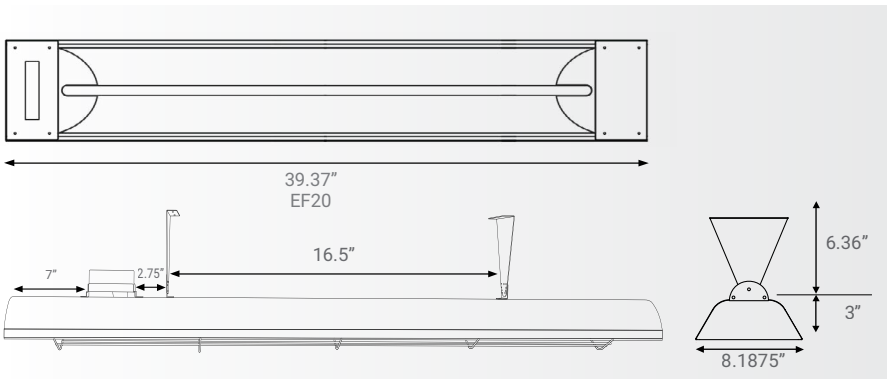

Project _____

Type _____ Date _____

Address _____

Company _____

EF20 Series

Color Options 

FEATURES

Designed using a mix of functionality and style, these 2000-watt heaters use quartz heating elements and include 6-inch wall/ceiling brackets. The heating range for the Eurofase 39-inch 2000-Watt Single Element heater is approximately 6 feet x 6 feet (36sqft).

HEAT COVERAGE AREA: 6'x6' (36 sq.ft.)

SPECIFICATIONS

WATTAGE	2000 Watts
FAMILY/ SERIES	EF20
VOLTAGE RATING	208V, 240V, 277V, 480V
TOTAL AMPS	9.6A**, 8.3A, 7.2A, 4.2A**
FINISH	Black, Stainless Steel, White, Custom
CONSTRUCTION	Stainless Steel (304 SS)
HEATING AREA (Approximate)	6'x6' (36 sq.ft.)
COMPATIBLE ELEMENTS	EF20208E, EF20240E, EF20277E, EF20480E
MOUNTING OPTIONS	Wall/ Ceiling/ Flush/ Pole*
MOUNTING ANGLE (Wall/Ceiling)	30°/45°
MOUNTING ANGLE (Pole)*	0°/15°/30°/45°/60°
LENGTH	39.37"
HEIGHT	8.1875"
DEPTH(With 6.36"Brackets)	9.36" (6.36"+3")
WEIGHT	9.4 LBS
INFRARED HEAT TECHNOLOGY	MEDIUM WAVE
IPX RATING	IPX4
WARRANTY	3 year

Actual output wattage ranging 90% to 105% of the rated output wattage.
** Load calculation may change on a 3-phase system feed.

SPECIFICATION GUIDE

WATTAGE	CODE	VOLTAGE	CODE	FINISH	CODE	DECOR PLATE	DECOR PLATE CODE
2000W	EF20	208V	208	STAINLESS STEEL	S	CHEVRON	1
		240V	240	BLACK	B	CLOVER	2
		277V	277	WHITE	W	MASON	3
		480V	480	CUSTOM	CS (RAL#)	ASTRA	4
						BRIX	5
						STELLA	6
						ADMIRAL	7