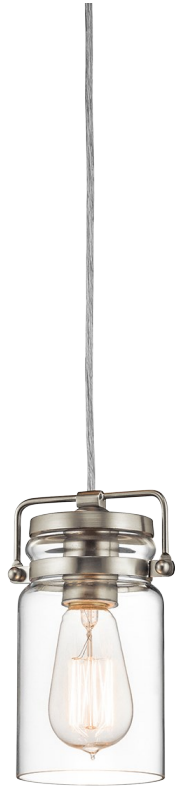

Brinley Collection
Brinley 1 Light Mini Pendant NI
 42878NI (Brushed Nickel)

Project Name: _____
 Location: _____
 Type: _____
 Qty: _____
 Comments: _____

Ordering Information

Product ID	42878NI
Finish	Brushed Nickel
Available Finishes	NI, OZ
Collection	Brinley Collection

Dimensions

Base Backplate	5.00 DIA
Weight	1.67 LBS

Specifications

Material	Steel
Diffuser Description	Clear

Electrical

Voltage	120 V
---------	-------

Qualifications

Safety Rated	Dry
Warranty	www.kichler.com/warranty

Primary Lamping

Light Source	Incandescent
Lamp Included	Not Included
# of Bulbs/LED Modules	1
Max or Nominal Watt	100W
Socket Wire	105
Socket Type	Medium
Lamp Type	A19

Dimensions

Height	7.75"
Overall Height	113.00"
Width	4.75"