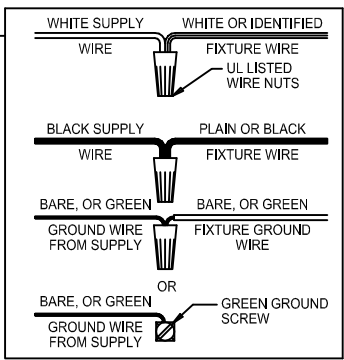

CAUTION: Read instructions carefully and turn electricity off at main circuit breaker panel before beginning installation.

P730006, P730007, P730008

WARNING - If any Special Control Devices are used with this Fixture, Follow the Instructions Carefully to assure full compliance with N.E.C. requirements. If there are any questions, contact a Qualified Electrical Contractor.

ASSEMBLY STEPS:

PASOS PARA ENSAMBLAR:

MODE D'ASSEMBLAGE:

1. A → B
2. C → D 
3. E → A, B 
4. F → E 

B, D
(NOT FURNISHED)
(NO INCLUIDA)
(NON FOURNIE)

Instructions d'Assemblage et Installation

MISE EN GARDE: Lire les instructions avec soin et couper le courant au disjoncteur central avant de commencer l'installation.