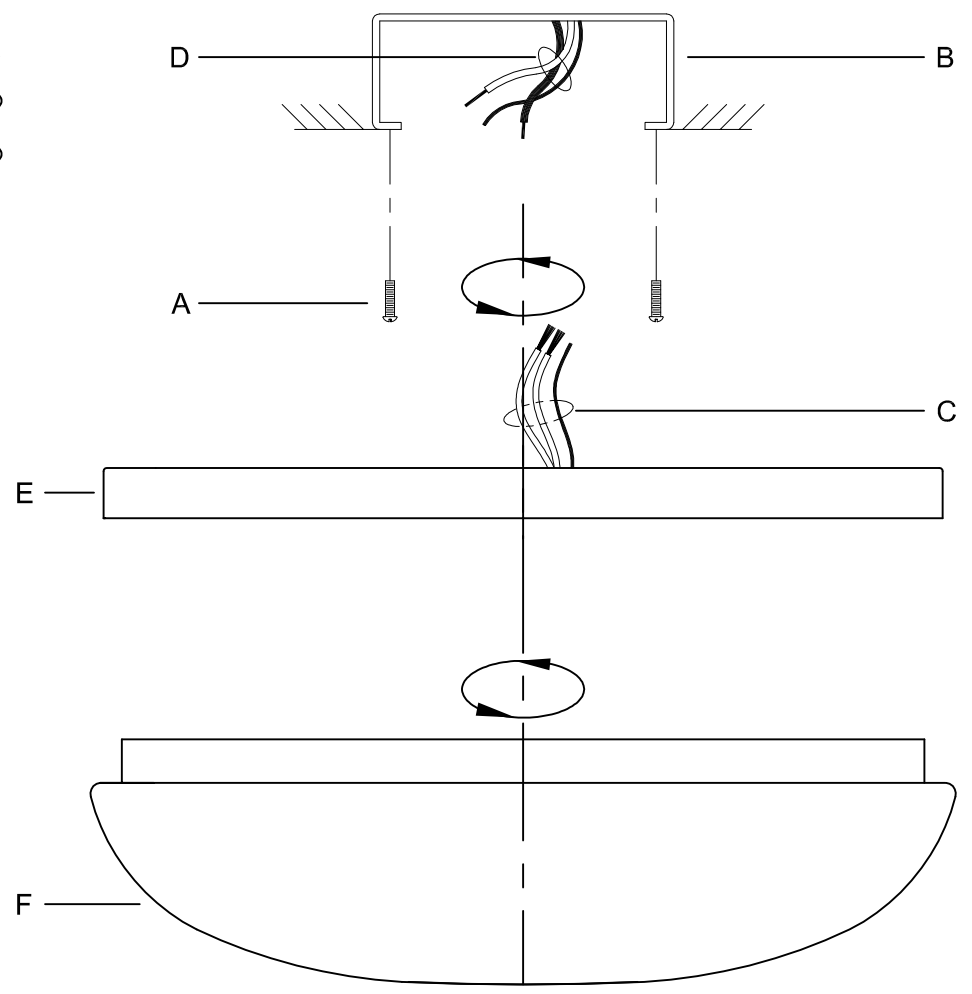

CAUTION: Read instructions carefully and turn electricity off at main circuit breaker panel before beginning installation.

P730006, P730007, P730008

*****

WARNING - If any Special Control Devices are used with this Fixture, Follow the Instructions Carefully to assure full compliance with N.E.C. requirements. If there are any questions, contact a Qualified Electrical Contractor.

WARNING - This product contains chemicals known to the State of California to cause cancer, birth defects and /or other reproductive harm. Thoroughly wash hands after installing, handling, cleaning, or otherwise touching this product.

*****

ASSEMBLY STEPS:

PASOS PARA ENSAMBLAR:

MODE D'ASSEMBLAGE:

1. A → B
2. C → D
3. E → A, B
4. F → E

B, D
(NOT FURNISHED)
(NO INCLUIDA)
(NON FOURNIE)